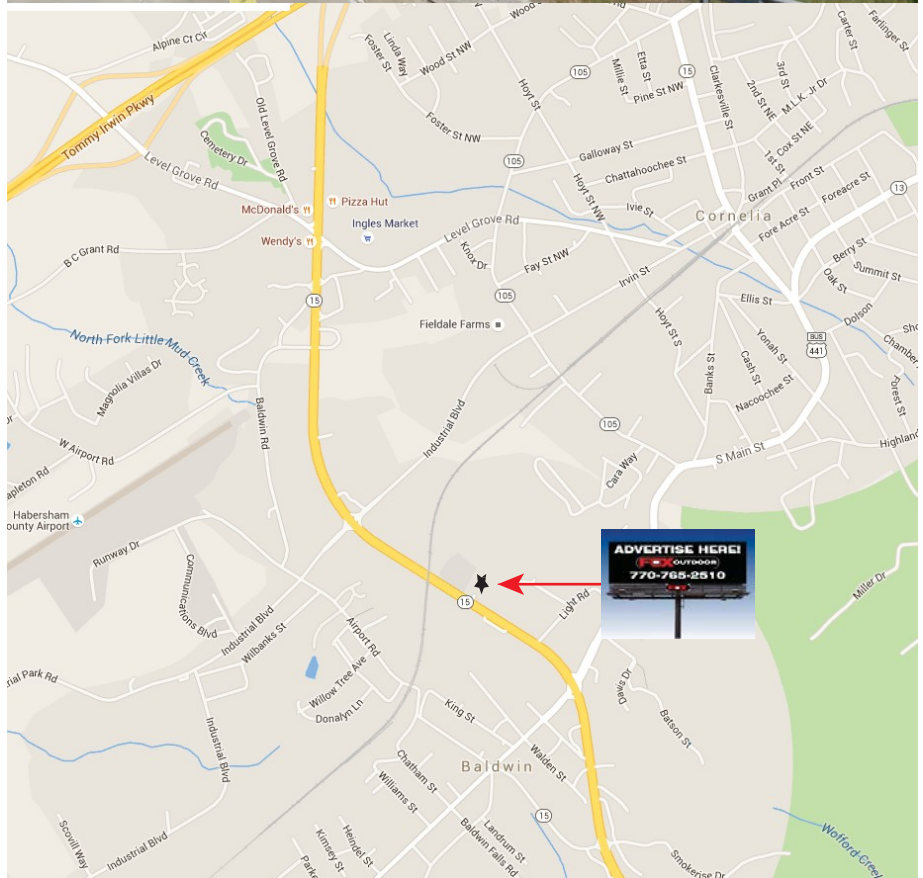

**D2407****260 HIGHWAY 441****BALDWIN, GA****DETAILS:**

Media Type: Tri-face  
Multi-message

Face: Northbound View

Size: 10' X 30' (300 Sq Ft. Bulletin)

Illuminated: Yes

Traffic Count: 13,320 per day

Direction: Right Hand Read

Latitude: 34 29'55.06" N

Longitude: 83 32'23.06" W

*Advertise your business on this incredible right hand read, 10' x 30' billboard on scenic route Highway 441 in Baldwin, Georgia. Ingles Shopping Center is approximately 1 mile ahead and the next control access exit is only 3 miles ahead. On this exit is Super Walmart and Lowe's and many other retail centers and restaurants. This sign is situated to reach Baldwin, Cornelia, Commerce, and Alto.*