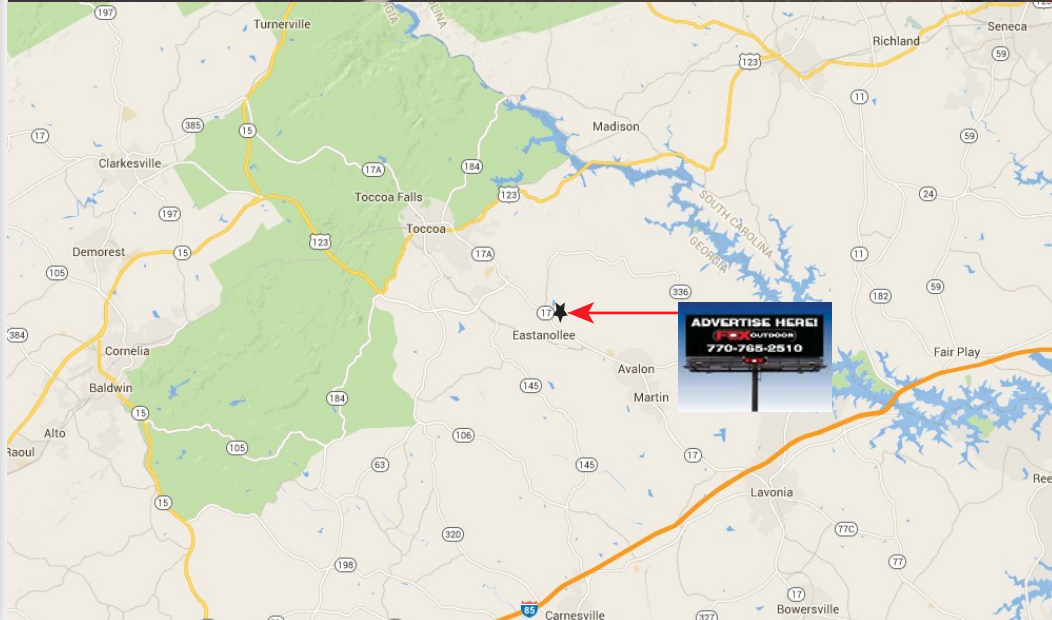

**D3971****HIGHWAY 17 & BIG A RD****EASTONALLEE, GA****DETAILS:**

Media Type: Permanent  
Bulletin

Face: Southbound

Size: 12' X 36'

Illuminated: No

Traffic Count: 10,360/ day

Direction: Left Hand Read

Latitude: 34 32'26.55" N

Longitude: 83 16'0.74" W

*Advertise your business on this incredible left hand read, recently expanded 12" x 36' billboard on heavily traveled Highway 17 in Eastonallee headed toward Avalon, Martin, and Lavonia, Georgia. The road is currently being widened to a four lane highway indicating a growing traffic count. The billboard is located on a long straight section of this highway with no obstructions and unlimited viewing distance.*